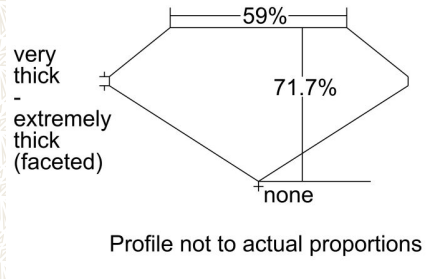

GIA COLORED DIAMOND REPORT

June 11, 2015
 Report Type Grading Report
 GIA Report Number 6205094938
 Shape and Cutting Style Oval Modified Brilliant
 Measurements 7.53 x 5.25 x 3.76 mm

 Carat Weight 1.19 carat
 Color Grade Fancy Yellow
 Color Origin Natural
 Color Distribution Even
 Clarity Grade Flawless
 Proportions: